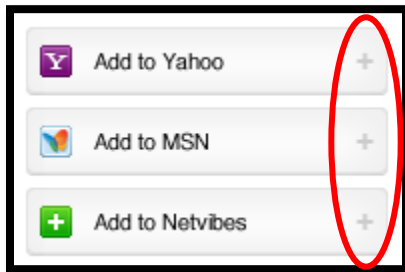

## School District

Excellence in Education

Follow the Cornwall-Lebanon School District through our news feeds. All of our Latest News features push information out through an RSS Feed. By using an RSS Feed reader, you can access the information as soon as it's posted to our website. Below are instructions to receive our RSS Feed links.

1. Navigate to the school or district home page that you would like to follow.
2. Scroll down to the **Latest News** section.
3. Click on the RSS Feed icon

4. If you have an account with Yahoo, MSN, or Netvibes, simply click the + sign and follow the instructions.