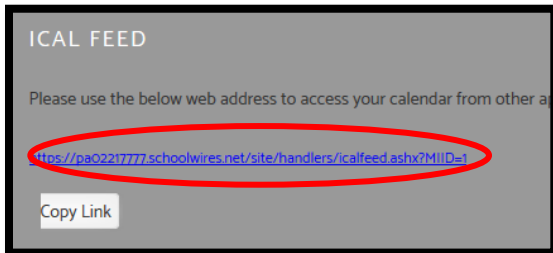

3. Copy the personalized link for your individualized calendar.