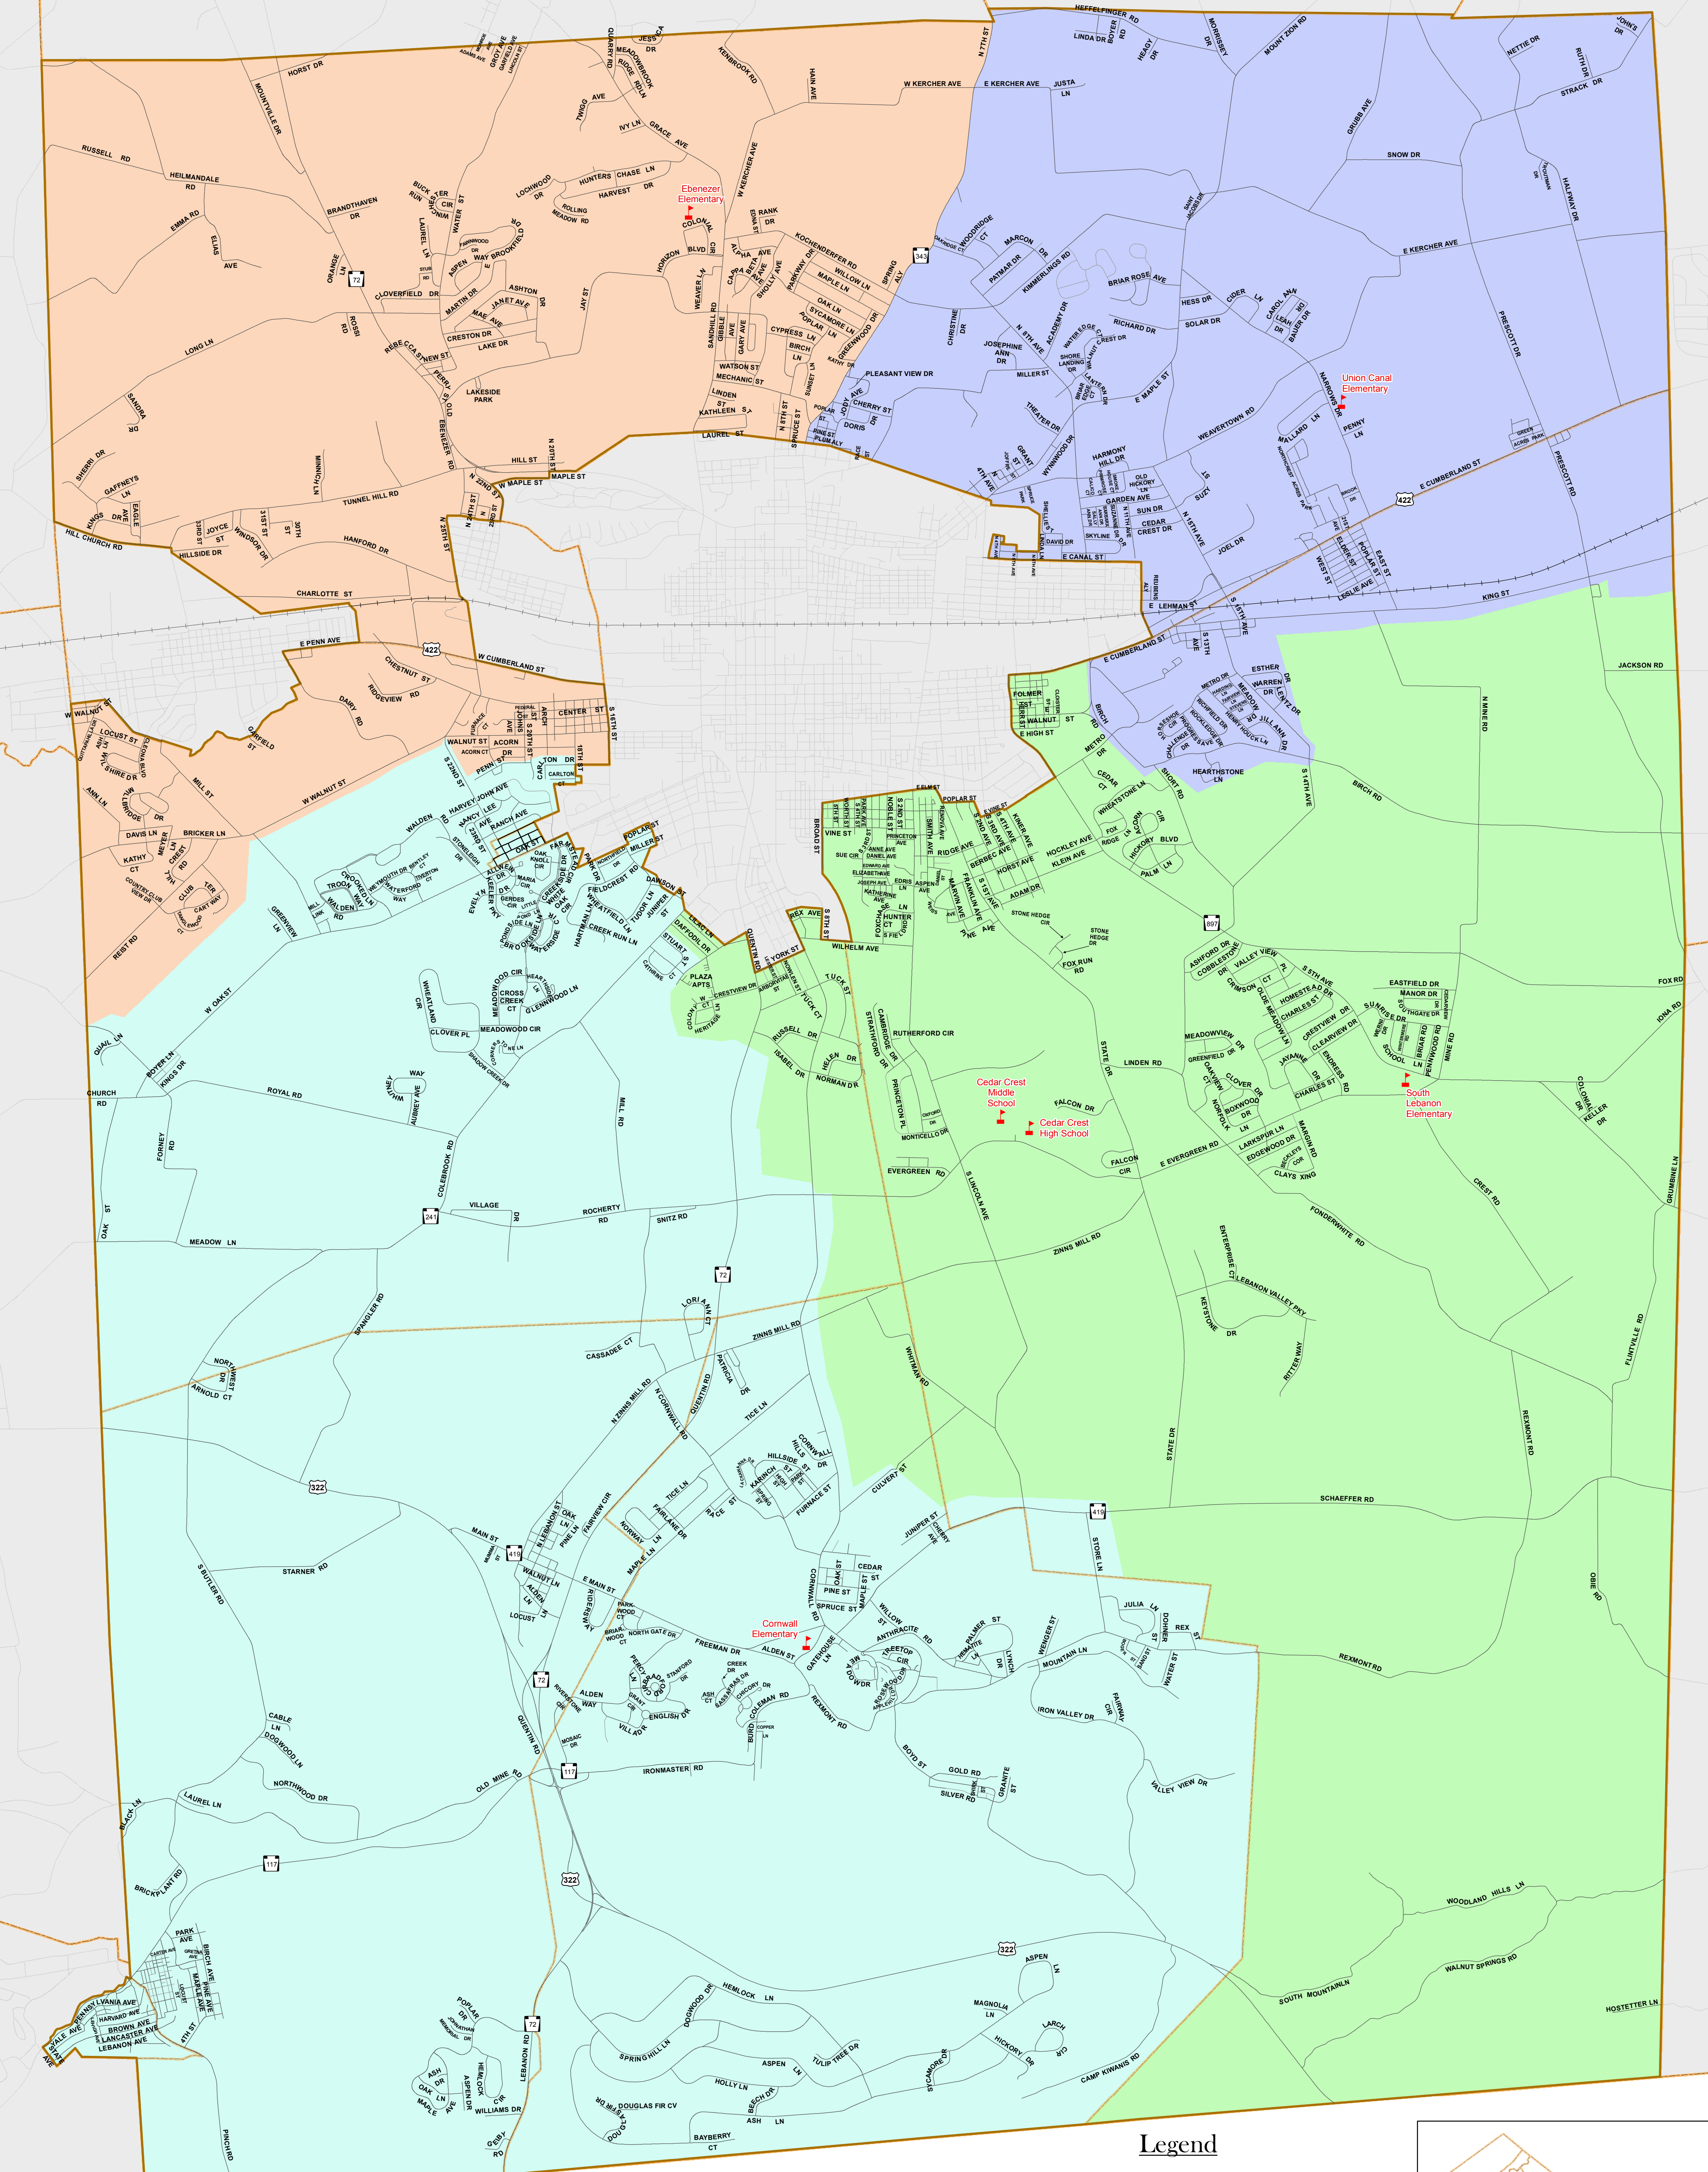

Cornwall-Lebanon School District

Map Prepared by the Lebanon City Authority/
County GIS Department (April, 2015)

0 0.5 1 2 Miles

Legend

- School Locations
- Cornwall Elementary
- Ebenezer Elementary
- South Lebanon Elementary
- Union Canal Elementary
- CLSD Boundary
- Municipal Boundary