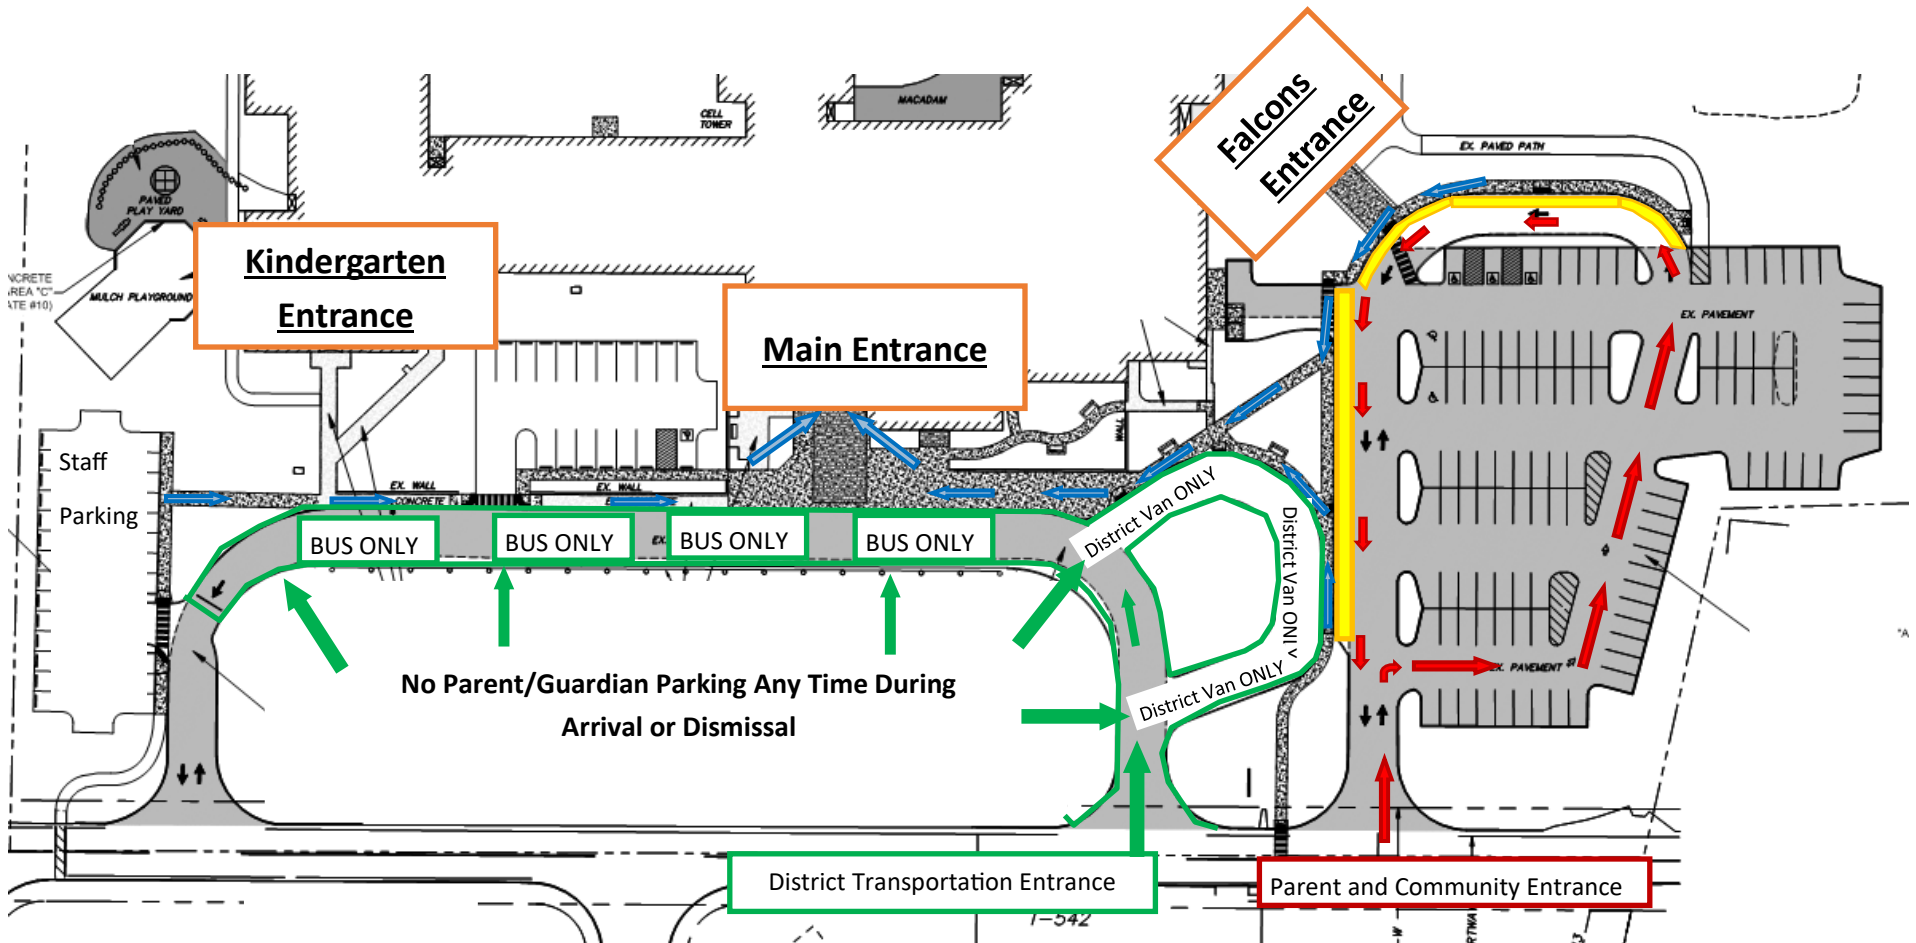

Transportation Notice: Union Canal Elementary School, AM KINDERGARTEN August 2021

Please note the below student transportation map of Union Canal Elementary, **AS OF AUGUST 30, 2021**

- **District Transportation Arrival & Dismissal** (Bus & Vans) will enter the front of the school in the Green Area designated below. Students may enter at the Kindergarten Entrance.
- **Parent/Guardian Transportation** will enter the school at the main parking lot and follow the Red Arrows. All parent/guardian transportation may drop-off and pick up in the areas indicated by yellow below.
 - **AM Drop Off:** 8:45-8:59am. **DO NOT PARK** in the Drop Off/Loading area. Students may enter the building at either the **Main Entrance** or the **Falcons Entrance**. Drop Students and keep moving. If you choose to walk your child to the entrance, please park in the parking lot. Students must be in the building prior to 9:00am.

See Reverse Side For Dismissal

Transportation Notice: Union Canal Elementary School, AM KINDERGARTEN August 2021

Please note the below student transportation map of Union Canal Elementary, **AS OF AUGUST 30, 2021**

- **District Transportation Arrival & Dismissal:** (Bus & Vans) will enter the front of the school in the Green Area designated below. Students will exit at the Kindergarten Entrance onto busses.
- **Parent/Guardian Transportation:** 11:35 Dismissal—Parents enter the school at the main entrance to pick up students.
 - Parent/guardian must have a photo I.D. Parent/Guardian will sign student out in the main office and wait in the main office for students to be dismissed to them.
 - Parents should arrive **No Later Than 11:30am**
 - When picking up student(s) from school ,please notify the teacher/office via note or email the morning of date of dismissal.

See Reverse Side For Arrival