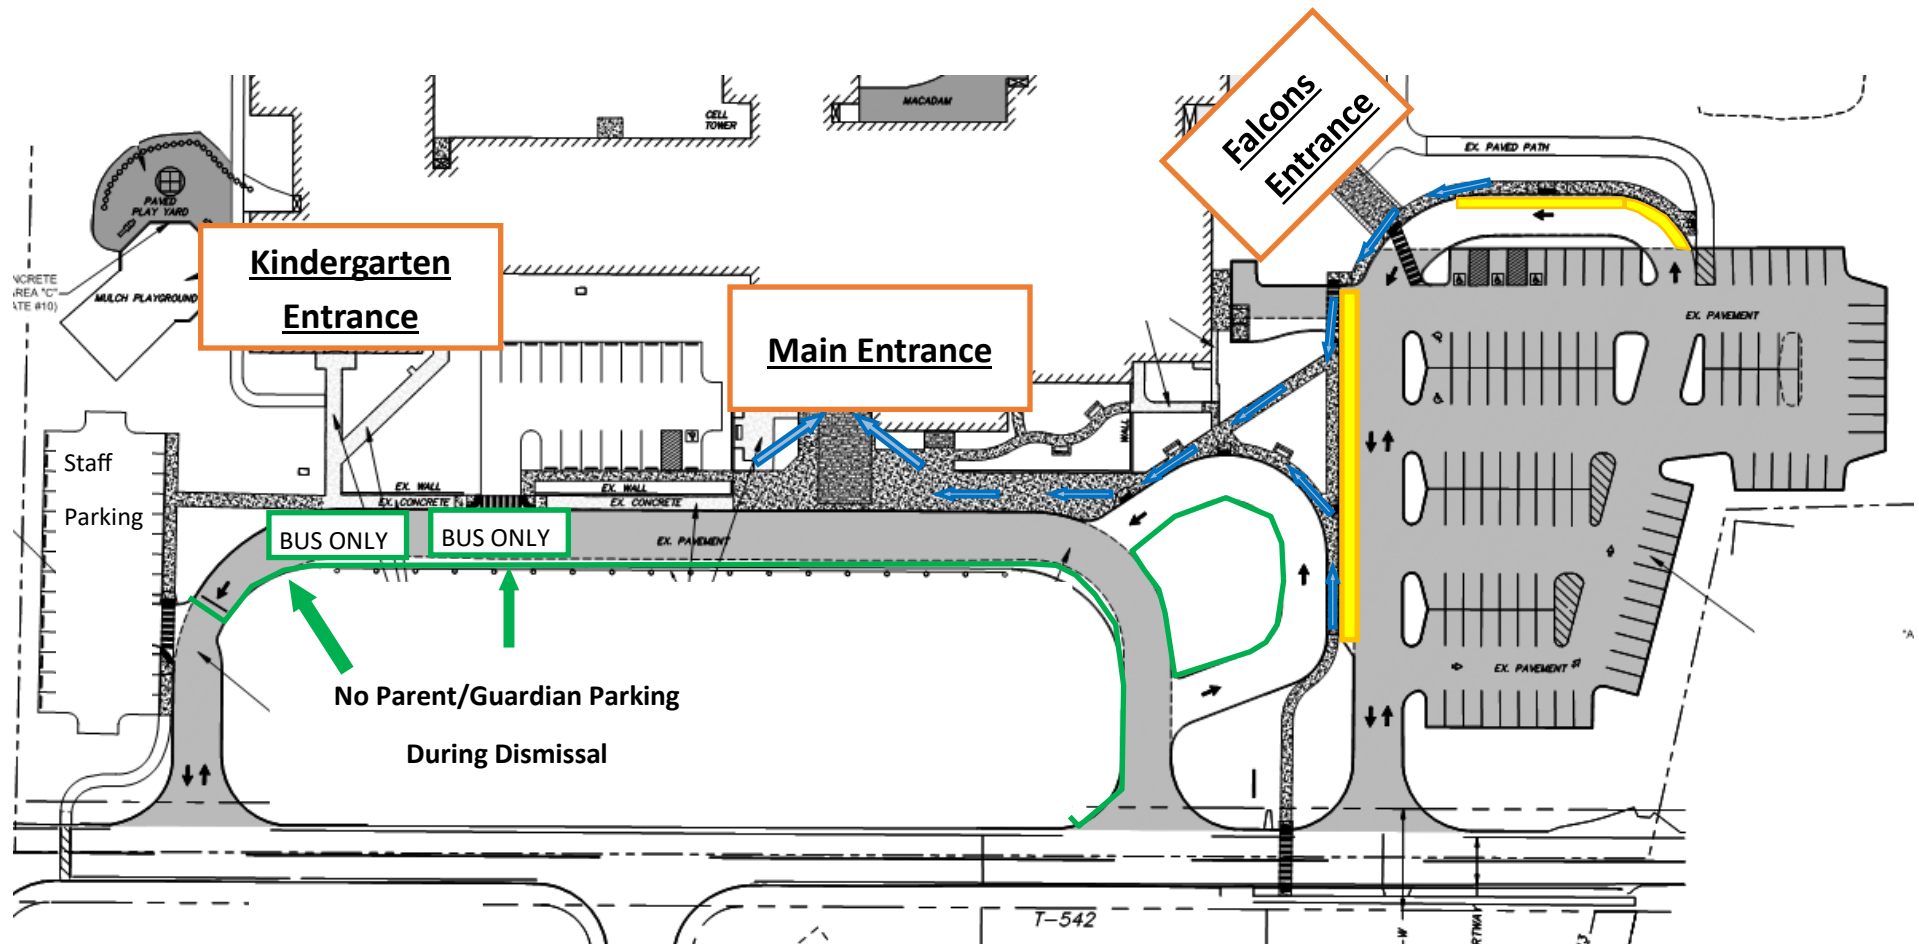

## Transportation Notice: Union Canal Elementary School, PM KINDERGARTEN August 2021

Please note the below student transportation map of Union Canal Elementary, **AS OF AUGUST 30, 2021**

- **District Transportation Arrival:** (Bus & Vans) will enter the front of the school in the Green Area designated below. Students will enter at the Kindergarten Entrance.
- **Parent/Guardian Transportation:** 12:55 Arrival—Parents can park in the middle parking lot and walk students to the Kindergarten entrance.
  - Parents should arrive **No Later Than 12:50pm**
  - Students will enter with Bus students at the Kindergarten Entrance

See Reverse Side For Dismissal

## Transportation Notice: Union Canal Elementary School, PM KINDERGARTEN August 2021

Please note the below student transportation map of Union Canal Elementary, **AS OF AUGUST 30, 2021**

- **District Transportation Dismissal:** (Bus & Vans) Students will exit the front of the school in the Green Area designated below. Students will exit at the Kindergarten Entrance onto busses.
- **Parent/Guardian Transportation:** 3:30 Dismissal—Parents enter the school at the **Falcon Entrance** to pick up students.
  - Parent/guardian must have a photo I.D. Parent/Guardian will sign student out in the **Falcon Entrance** and wait under the canopy for students to be dismissed to them.
  - Parents should arrive **No Later Than 3:15pm**
  - When picking up student(s) from school ,please notify the teacher/office via note or email the morning of date of dismissal.

See Reverse Side For Arrival